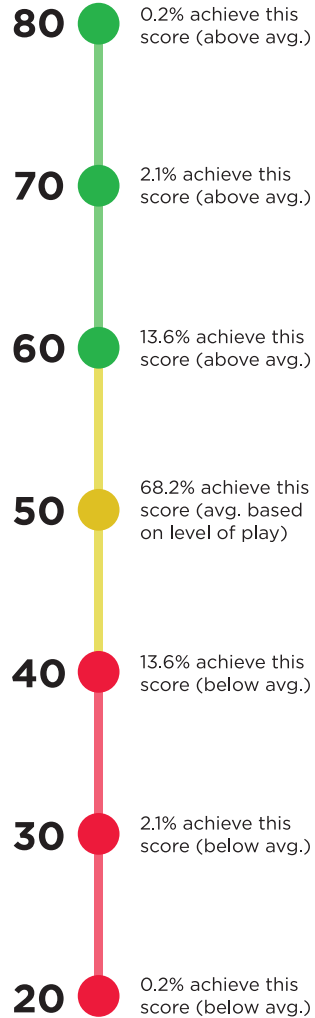

PREMIUM

SWING QUALITY SCORES

Blast iQ™ automatically assesses your swing, based on level of play, to score your swing performance.

SCOUTING SCALE

Measures a player's swing performance and distributes it on a bell curve, based on level of play.

PLANE

Scores your On-Plane Efficiency for each swing on the standard scale of 20-80.

CONNECTION

Scores how connected your swing is by incorporating your Early Connection and Connection (at impact) on the standard scale of 20-80.

ROTATION

Scores your Rotational Acceleration for each swing, on the standard scale of 20-80.

PREMIUM

SWING METRICS

The Blast Sensor captures swing metrics that measure pre-impact swing mechanics centered around plane, connection, and rotation.

CONNECTION (at impact)

Measures the relationship between your body tilt and vertical bat angle at impact.

3D Swing Tracer results available in-app for all swings. (iOS only feature. Tracer export requires a Premium Services subscription.)