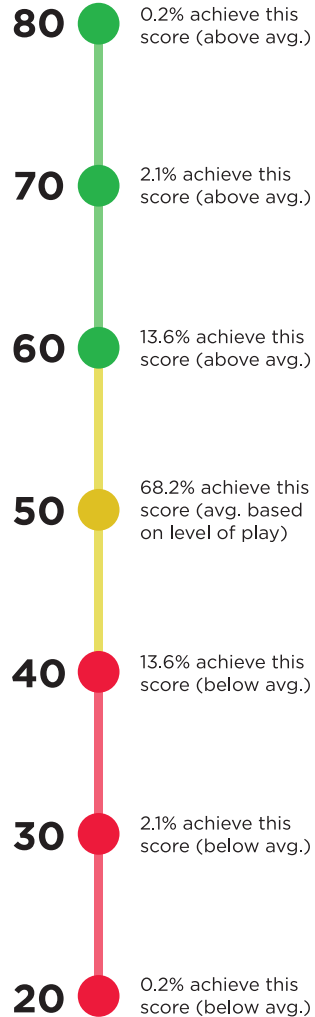

PREMIUM

SWING QUALITY SCORES

Blast iQ™ automatically assesses your swing, based on level of play, to score your swing performance.

SCOUTING SCALE

Measures a player's swing performance and distributes it on a bell curve, based on level of play.

PLANE

Scores your On-Plane Efficiency for each swing on the scouting scale of 20-80.

CONNECTION

Scores how connected your swing is by incorporating your Early Connection and Connection (at impact) on the scouting scale of 20-80.

ROTATION

Scores your Rotational Acceleration for each swing, on the scouting scale of 20-80.

PREMIUM

SWING METRICS

The Blast Sensor captures swing metrics that measure pre-impact swing mechanics centered around plane, connection, and rotation.

EARLY CONNECTION

Measures the relationship between your body tilt and vertical bat angle when the hitter initiates rotation. **MLB avg. = 95.2 degrees**

CONNECTION (at impact)

Measures the relationship between your body tilt and vertical bat angle at impact. **MLB avg. = 81.6 degrees**