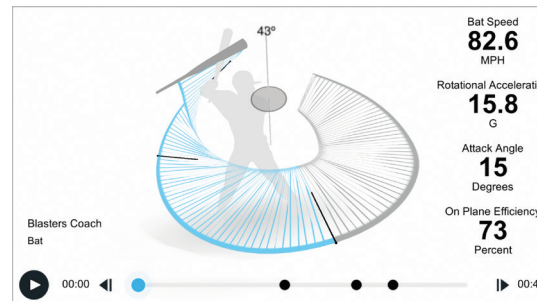

ON PLANE EFFICIENCY

Measures the percentage of your swing where the bat is on the swing plane. **MLB avg. = 68.6%**

ROTATIONAL ACCELERATION

Measures how quickly your bat accelerates into the swing plane. **MLB avg. = 15.1 G's**

EARLY CONNECTION

Measures the relationship between your body tilt and vertical bat angle when the hitter initiates rotation. **MLB avg. = 95.2 degrees**

CONNECTION (at impact)

Measures the relationship between your body tilt and vertical bat angle at impact. **MLB avg. = 81.6 degrees**

3D Swing Tracer results available in-app for all swings. (3D Swing Tracer export requires a Premium Services subscription.)

IMPACT METRICS

The Blast Sensor captures impact metrics that measure pre-impact performance outcomes based on ball contact.

BAT SPEED

The total speed of the barrel at impact. **MLB avg. = 71.6 mph**

ATTACK ANGLE

The angle that the barrel approaches the ball at impact. **MLB avg. = 8.7 degrees**

VERTICAL BAT ANGLE

The steepness of barrel at impact from a catcher's perspective.